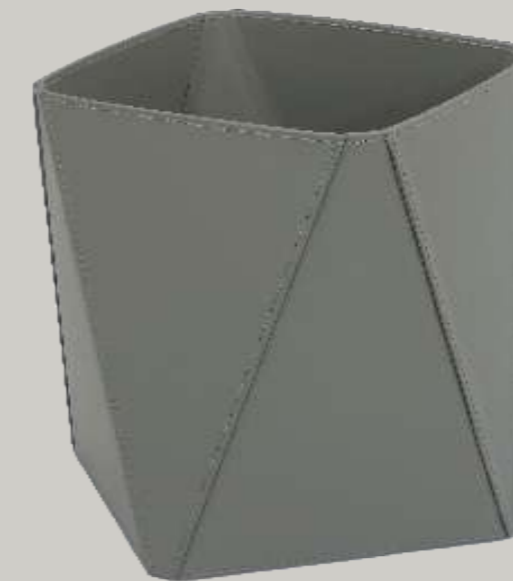

TAUKA

Raffinato gettacarte per lo studio o per la casa realizzato in pelle della linea Limac Design Class.

Paper bin from the Limac Design Class line designed for home and office, made in leather.

Codice / Code	Misure (cm.) / Size (cm.)
CGTK26CC	26,5 x 26,5 x 33

Colori Pelle / Leather colours

32 Siena Naturale Natural Siena	60 Marrone Quarzo Quartz Brown	71 Bianco White	73 Nero Black