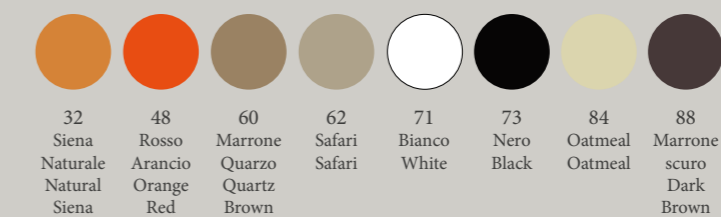

Colori Pelle / Leather colours