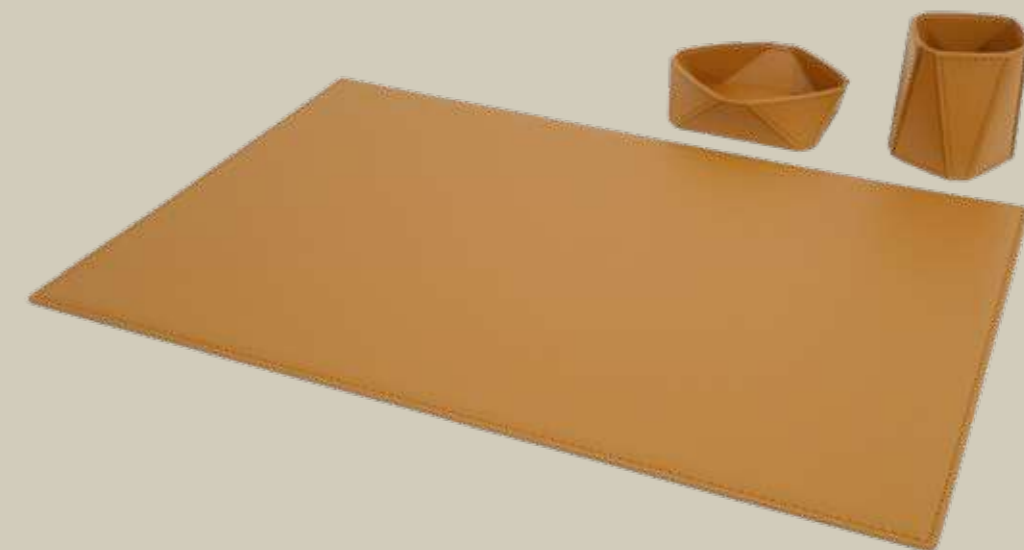

QULUX

Raffinato set scrivania della linea Limac Design Class realizzato in pelle prestigiosa, composto da: sottomano, portapenne e porta oggetti.

Sophisticated desk set from the Limac Design Class line made of prestigious leather, composed of: desk pad, pen holder and valet tray.

Codice / Code

Set

STQU03CC

Set 3 pz/pcs

Colori Pelle / Leather colours

32
Siena
Naturale
Natural
Siena

48
Rosso
Arancio
Orange
Red

60
Marrone
Quarzo
Quartz
Brown

62
Safari
Safari

71
Bianco
White

73
Nero
Black

88
Marrone
scuro
Dark
Brown