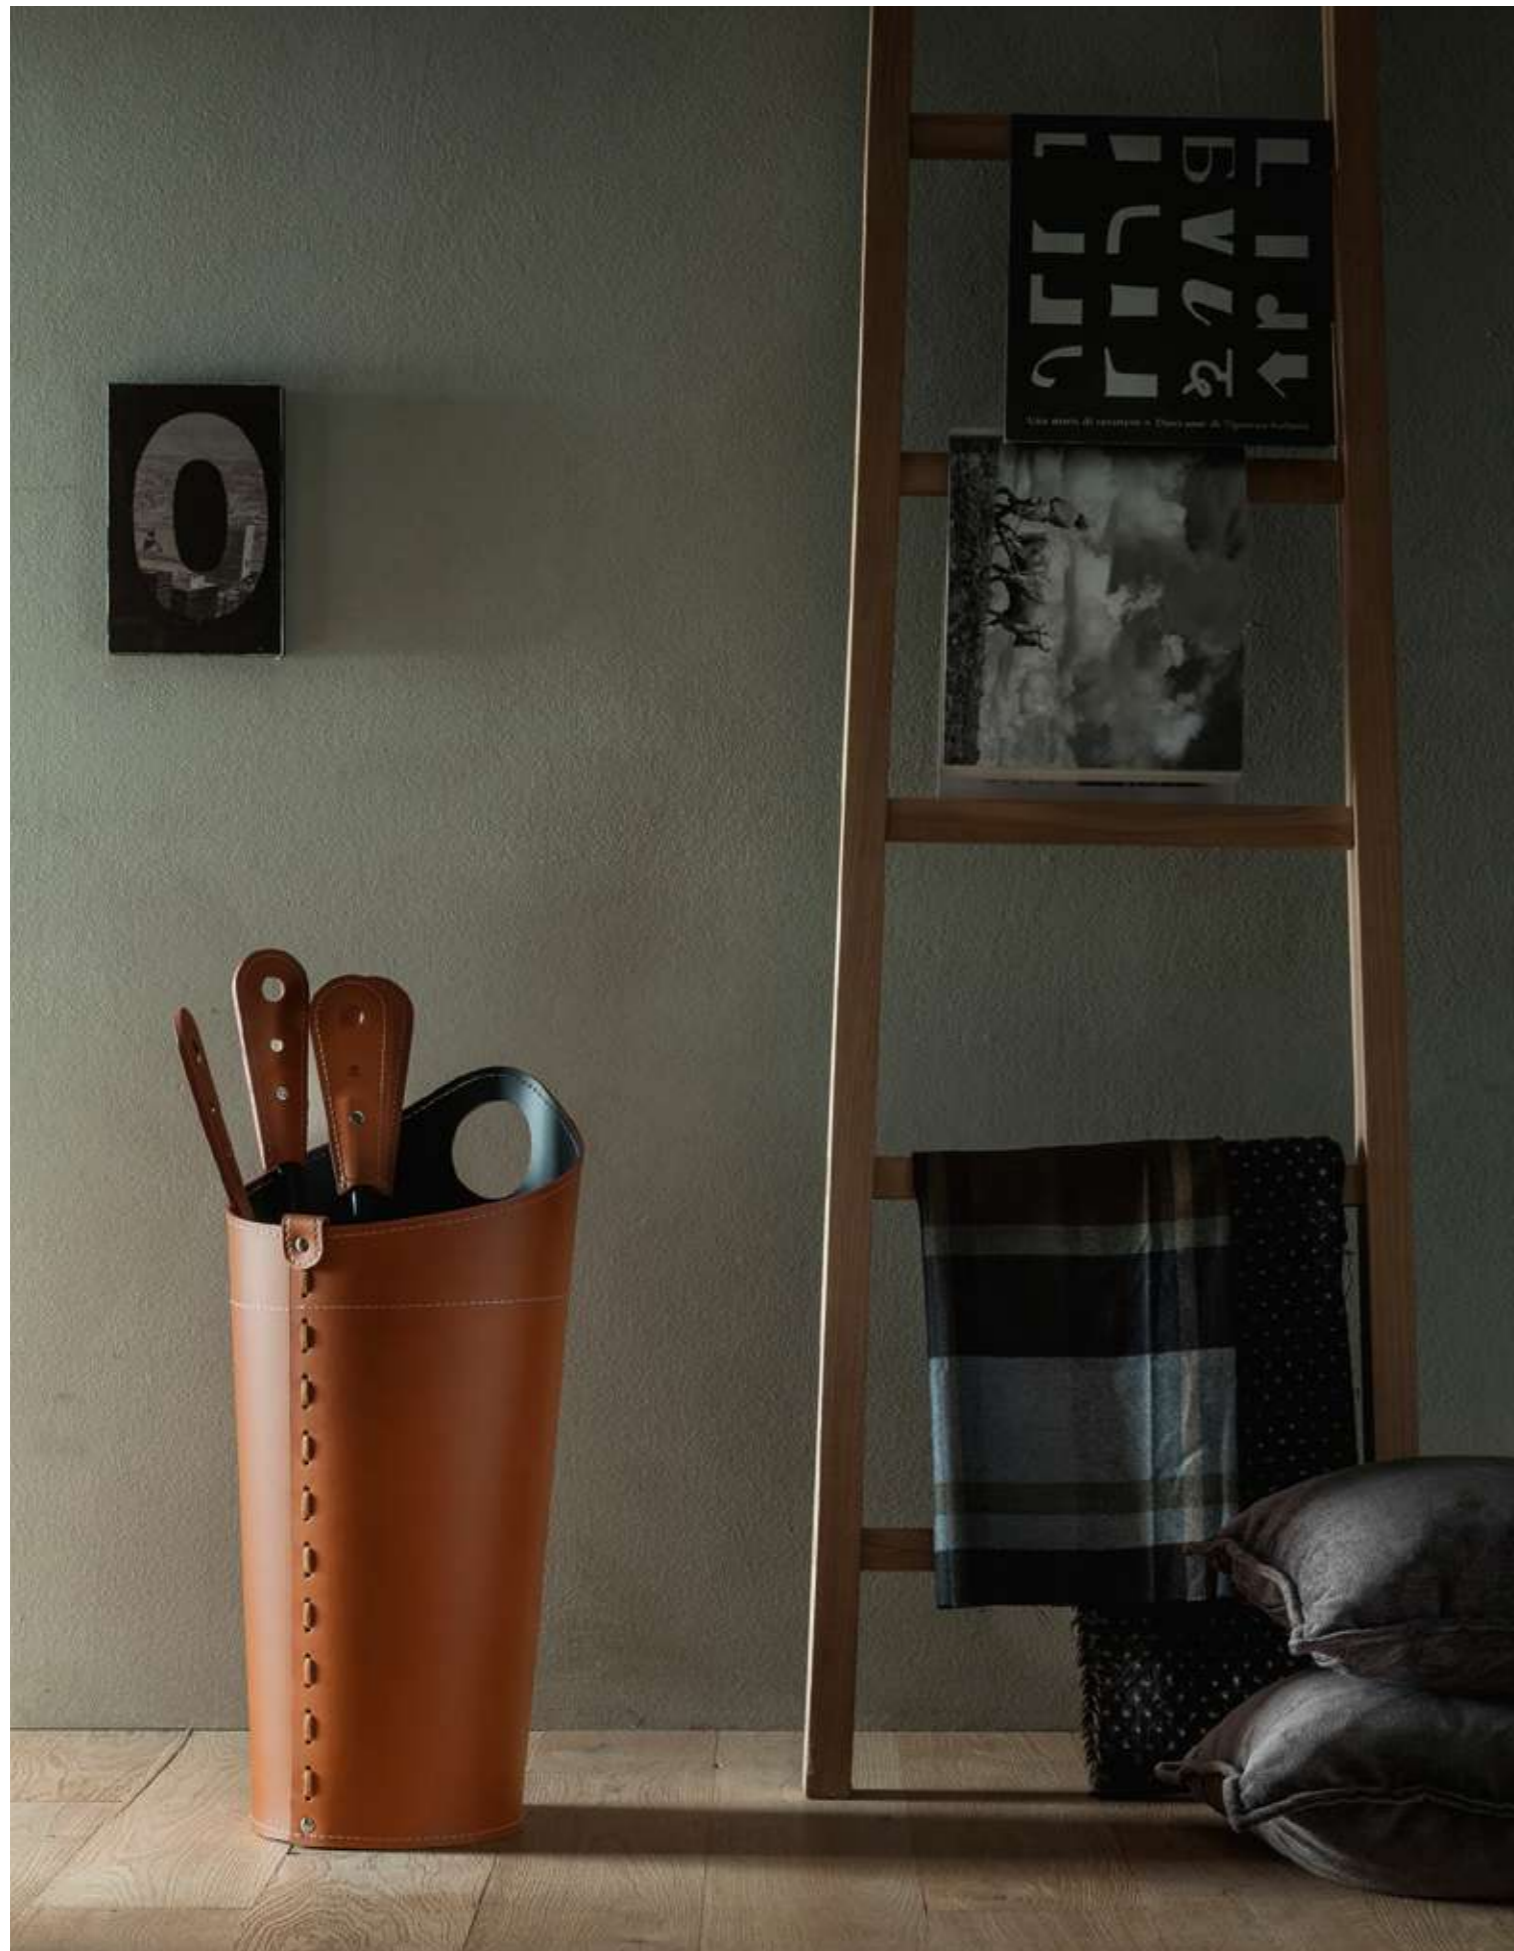

## CIARY

Portaferri Cinta con ferri Mary

Composition of leather fireplace toolset Cinta  
and fire tools set Mary

Codice / Code

PFCR23FC

Colore acciaio/ Steel Colour

Colori Cuoio / Leather colours