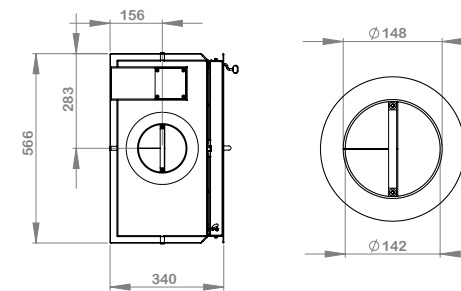

N-20F

Fresh air supply: Yes
Length of logs (cm): 40
Weight (kg): 86
Flue pipe Ø (mm): 150
Flue connection: top

Output range (kW): 2-10
Nominal output (kW): 7
Efficiency (%): 82
Particules CO @ 13% O₂: 0,08
Smoke outlet temperature °C: 275

ACCESSORIES
Fresh air supply

In 2015 we present two new doors to this very popular insert: Exclusive White with chrom frame and handles, as well as the new Standard Black with a thinner and more elegant outer frame. The Exclusive Black if of course also still available.

Frame colours