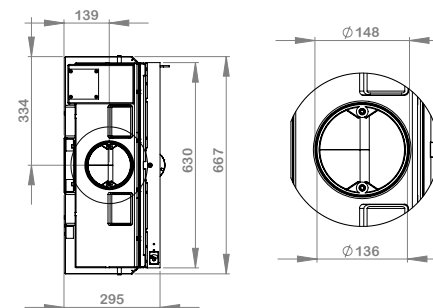

X-25F

Fresh air supply: Yes
Length of logs (cm): 50
Weight (kg): 96
Flue pipe Ø (mm): 150
Flue connection: top

Output range (kW): 3-6
Nominal output (kW): 7
Efficiency (%): 81
Particules CO @ 13% O₂: 0,08
Smoke outlet temperature °C: 243

ACCESSORIES
Fresh air supply

This little insert in widescreen format is pretty much the most innovative product Nordpeis has developed. It could even be the slimmest insert for wood burning on the market.

The logs are placed lower in the combustion chamber which increases the combustion temperature and thus ensures the clean combustion at a low nominal output.

For inspirational picture see page 22.