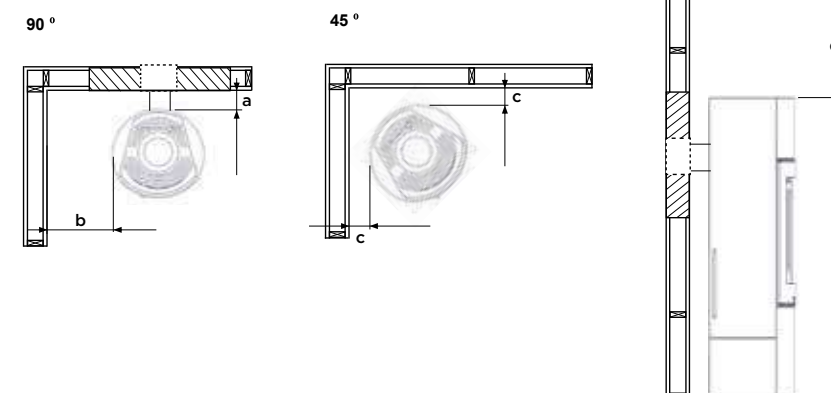

* = Testing was not completed at the time of print.
See www.nordpeis.de for more information.

SAFETY DISTANCES

PLEASE NOTE:
The fireplace surrounds are not painted, unless in Colorado. / The colour of Colorado or concrete can differ from the images.
/ Marble and granite is a natural product and can differ from the images and samples. / Mistakes, print errors and changes may happen.