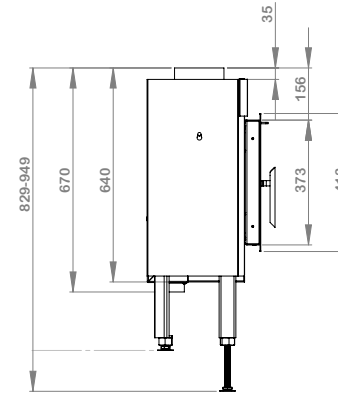

N-20F

Fresh air supply: Yes
Length of logs (cm): 40
Weight (kg): 86
Flue pipe Ø (mm): 150
Flue connection: top

Output range (kW): 2-10
Nominal output (kW): 7
Efficiency (%): 82
Particules CO @ 13% O₂: 0,08
Smoke outlet temperature °C: 275

ACCESSORIES
Fresh air supply

In 2015 we present two new doors to this very popular insert: Exclusive White with chrom frame and handles, as well as the new Standard Black with a thinner and more elegant outer frame. The Exclusive Black if of course also still available.

Frame colours