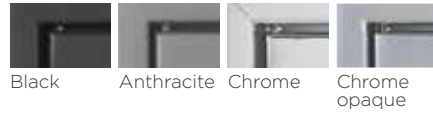

Frame colours

Please note: For the Colorado versions there may be differences in color and surface. A homogeneous color and surface structure can not be guaranteed

LISBOA

H 1629 / W 417 / D 450 mm

Fresh air supply: Yes
Length of logs (cm): 30
Nominal output (kW): 4

ACCESSORIES
Fresh air supply
Floorplate in clear glass
Ash solution
Power Stone - heatstoring

Nordpeis designed Lisboa with three ideas in mind: great flame visibility, easy to place and uncomplicated design.

The insert is placed high up and with its three glass windows, the flames can be clearly seen from every direction, giving this relatively small fireplace a large clearly visible flame picture.

With its narrow depth and width it occupies little space and can be placed against most straight walls. It can be top or rear connected to the chimney.

For inspirational picture see page 12.