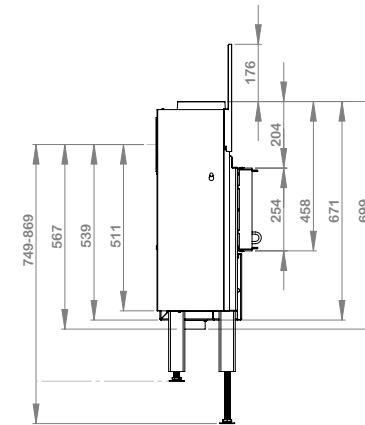

X-25F

Fresh air supply: Yes
Length of logs (cm): 50
Weight (kg): 96
Flue pipe Ø (mm): 150
Flue connection: top

Output range (kW): 3-6
Nominal output (kW): 7
Efficiency (%): 81
Particules CO @ 13% O₂: 0,08
Smoke outlet temperature °C: 243

ACCESSORIES
Fresh air supply

This little insert in widescreen format is pretty much the most innovative product Nordpeis has developed. It could even be the slimmest insert for wood burning on the market.

The logs are placed lower in the combustion chamber which increases the combustion temperature and thus ensures the clean combustion at a low nominal output.

For inspirational picture see page 22.